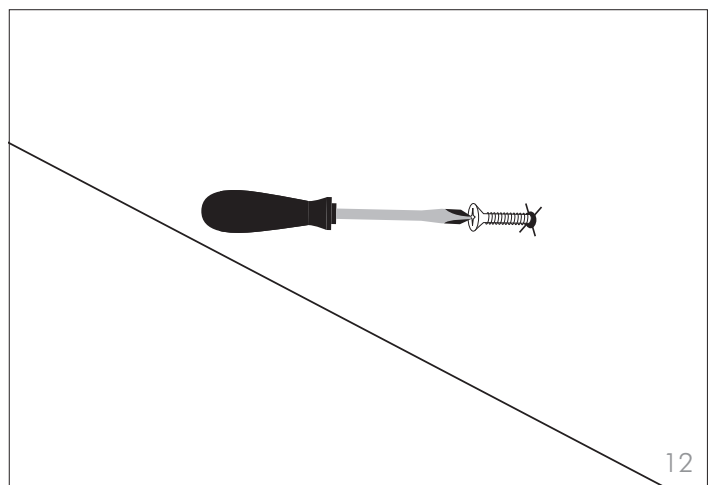

family

design by Nicola Tonin

scheda di montaggio
assembly instructions

art. 7534

100% Made in Italy