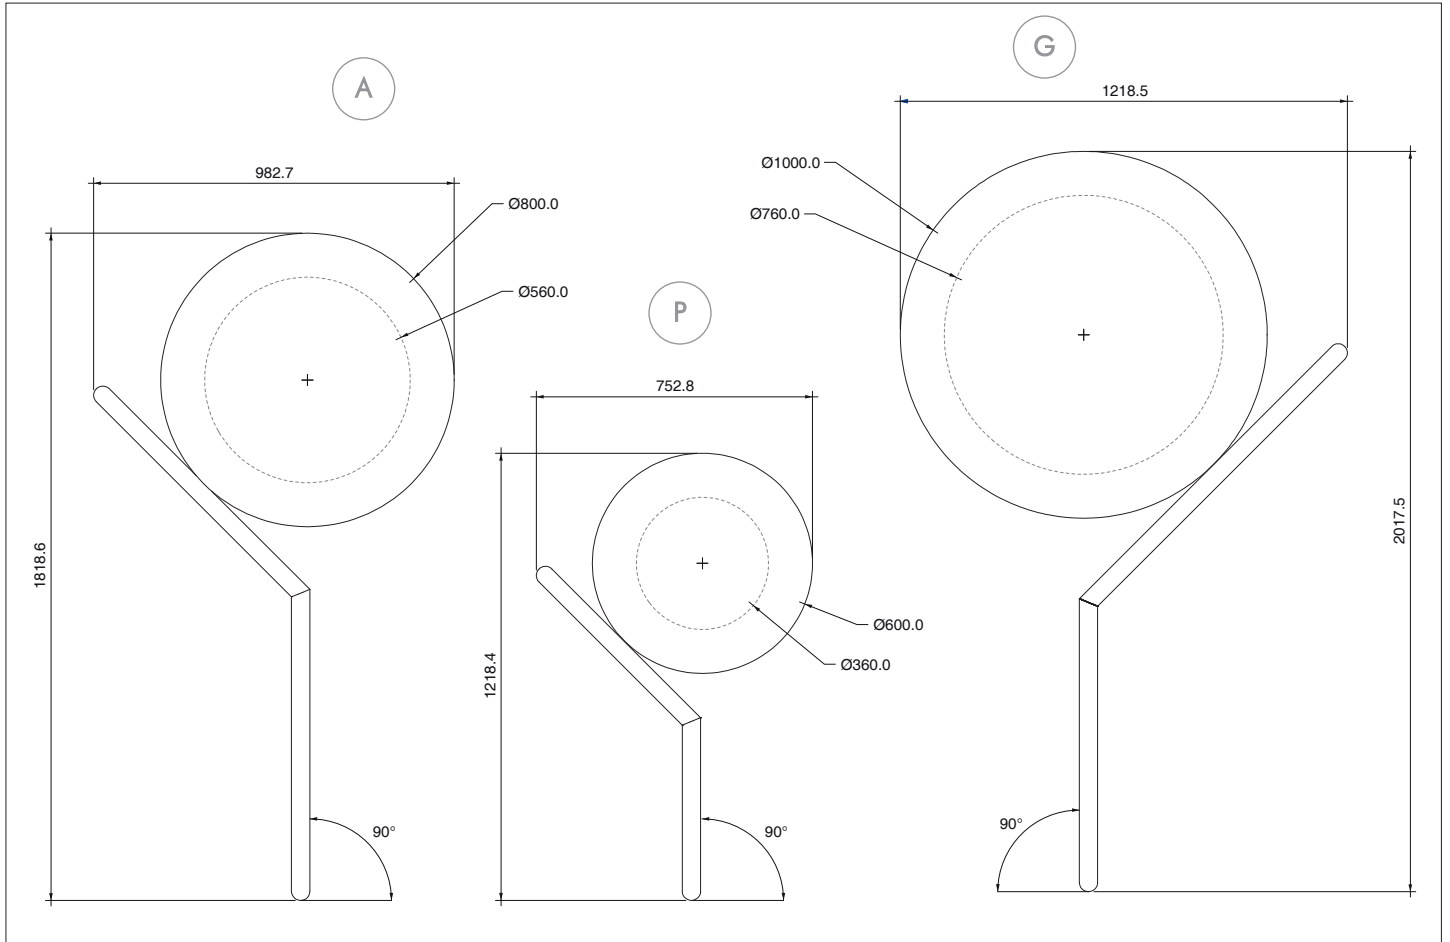

family

design by Nicola Tonin

scheda di montaggio
assembly instructions

art. 7534

100% Made in Italy

ferramenta
hardware

Tonin Casa
divisione della
Progetto Design International srl

Via Palladio, 43
35010 San Giorgio in Bosco (PD), Italy

t +39 049 9453300
f +39 049 9450725

info@tonincasa.it
www.tonincasa.it

family

scheda di montaggio
assembly instructions

design by Nicola Tonin

art. 7534

100% Made in Italy

family

design by Nicola Tonin

scheda di montaggio
assembly instructions

art. 7534

100% Made in Italy

family

design by Nicola Tonin

scheda di montaggio
assembly instructions

art. 7534