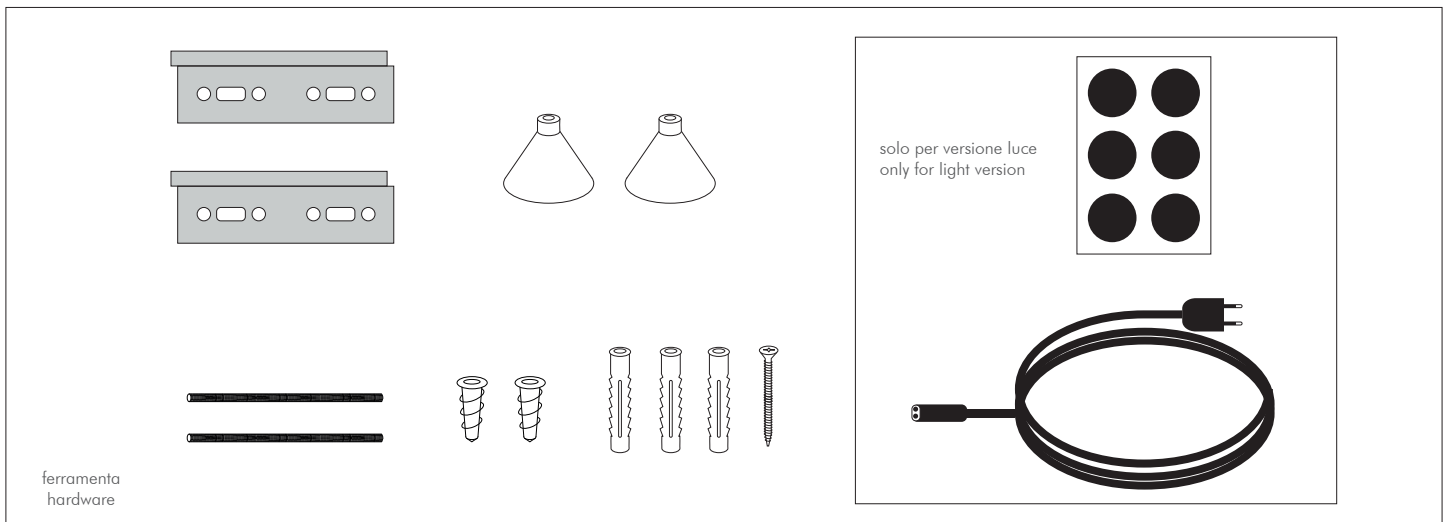

family

design by Nicola Tonin

scheda di montaggio
assembly instructions

art. 7534

100% Made in Italy

ferramenta
hardware

Tonin Casa
divisione della
Progetto Design International srl

Via Palladio, 43
35010 San Giorgio in Bosco (PD), Italy