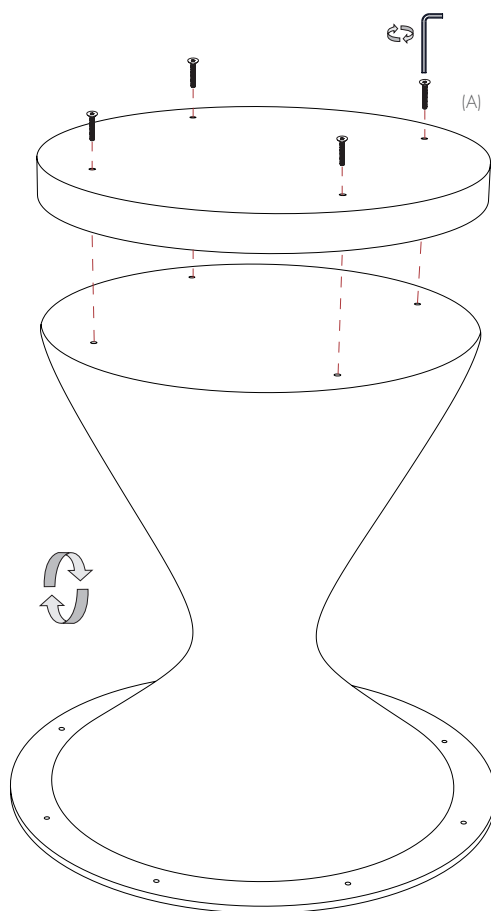

# dolly

design by Angelo Tomaiuolo

scheda di montaggio  
assembly instructions

8095FS

1 di 2

100% Made in Italy

8095FS\_glass

(A) x 4

(B) x 4

x 1

ferramenta  
hardware

8095FS\_wood

(A) x 4

(B) x 8

x 1

ferramenta  
hardware

# dolly

design by Angelo Tomaiuolo

scheda di montaggio  
assembly instructions

8095FS

2 di 2

100% Made in Italy

Tonin Casa  
divisione della  
Progetto Design International srl

Via Palladio, 43  
35010 San Giorgio in Bosco (PD), Italy