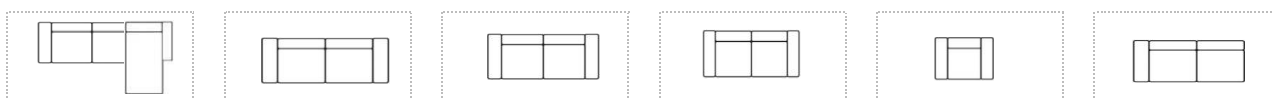

Frame composition: different woods + high quality multiplex in metal

Feet: chromed metal feet

Suspensions: elastic belts

Interiors: high quality polyurethane foam

Seat density: 40 kgs/m³

Back density: 25 kgs/m³

Arm density: 30 kgs/m³

Adjustable headrests: included

Coverings:

Leathers Royal / Ambition: pigmented corrected grain cowhide, chrome tanning

Leather Navajo: pigmented corrected grain cowhide, hand aged

Leather Cheyenne: pigmented corrected grain cowhide, vacuum-sealed chrome tanning

Modularity (cm)

Seat height 44 **Depth when bed mechanism open** c. 212cm
Seat depth 53

| | | | | | | |
|-----------------------|------------------------------|---------------|---------------|---------------|--------------------------|------------------|
| Element | 3 str. 1 Arm + Chaise Longue | 4 str Sofa | 3 str Sofa | 2 str Sofa | Cuddler Sofa (small arm) | 4 str. 1 Arm L/R |
| W / H / D | | 240/77-97/107 | 220/77-97/107 | 180/77-97/107 | 134/77-97/108 | 212/77-97/107 |
| Mattress width | | 160 | 140 | 100 | 70 | 160 |
| Seat Type | CONVERT/STRG | CONVERTIBLE | CONVERTIBLE | CONVERTIBLE | CONVERTIBLE | CONVERTIBLE |
| Code | | D4L | D3L | D2L | POPL | 4LS/4LD |

| | | | | | | |
|-----------------------|------------------|----------------------|--------------------|---------------|-----------------|-----------------|
| Element | 3 str. 1 Arm L/R | RHF/LHF 2 str. 1 Arm | RHF/LHF 1 Arm seat | Long Chair | Footstool LARGE | Footstool SMALL |
| W / H / D | 192/77-97/107 | 152/77-97/107 | 122/77-97/107 | 110/77-97/175 | 93/48/62 | 68/48/53 |
| Mattress width | 140 | 100 | 70 | | | |
| Seat Type | CONVERTIBLE | CONVERTIBLE | CONVERTIBLE | STORAGE | STORAGE | STORAGE |
| Code | 3LS/3LD | 2LS/2LD | 1LS/1LD | CLC | PFLC | PFSC |